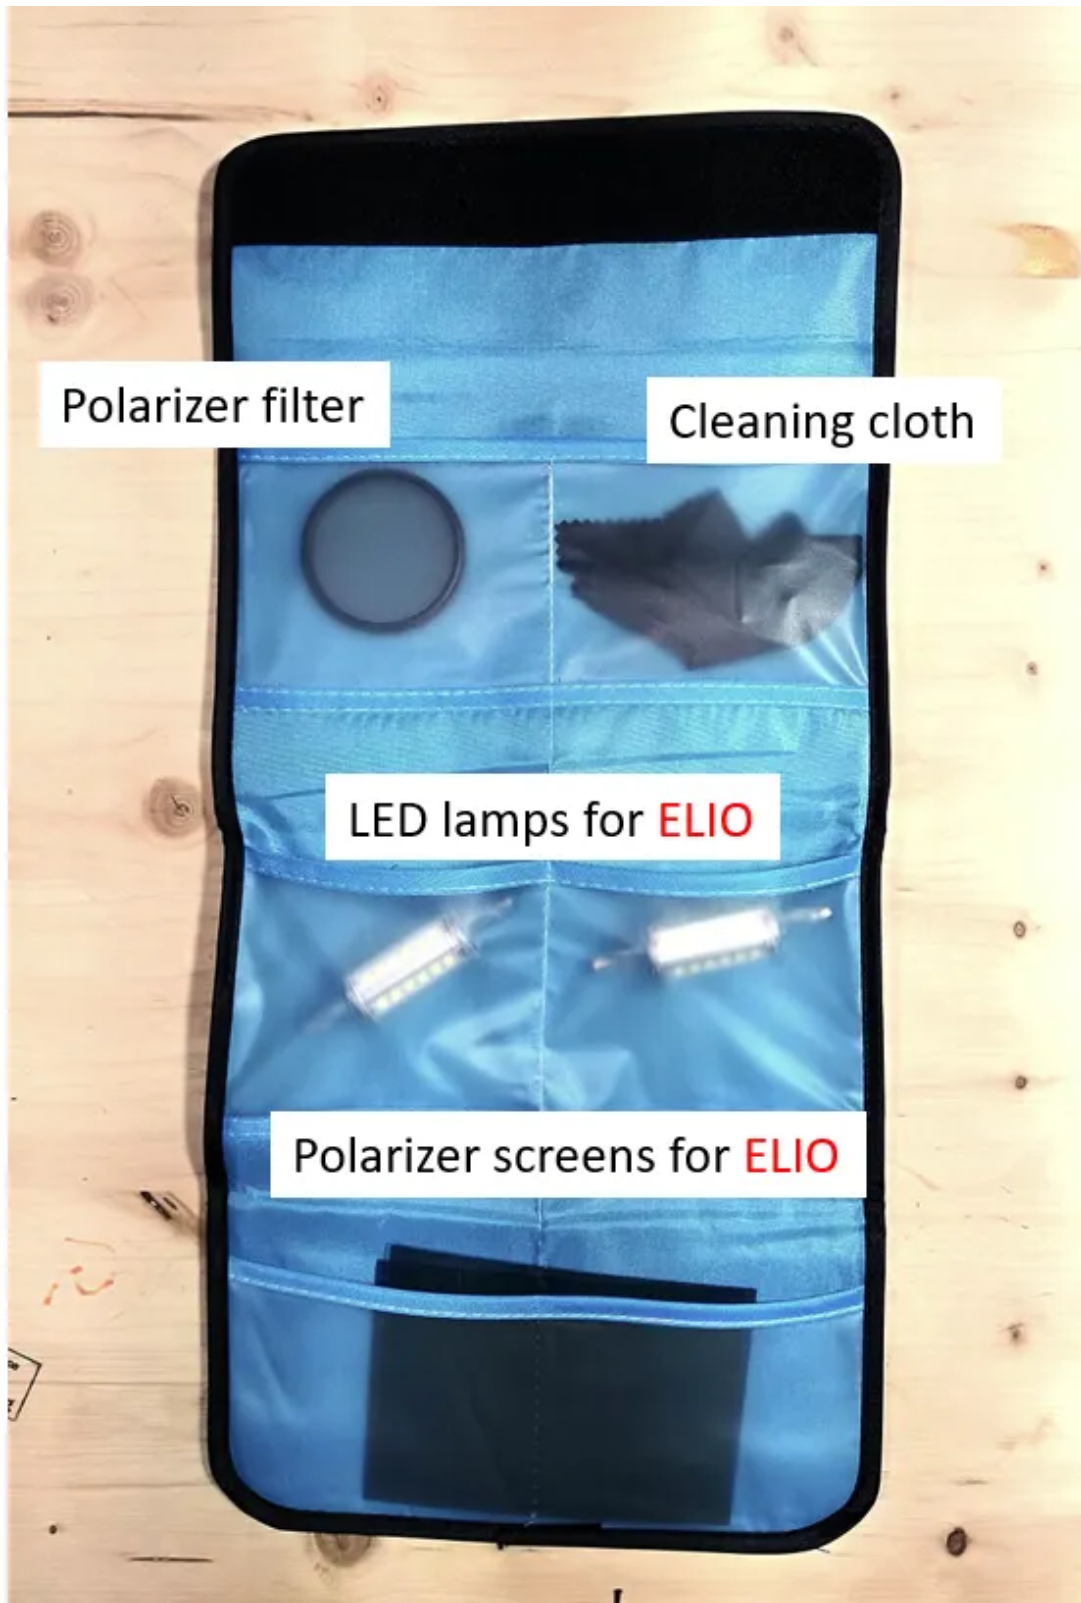

Polarized Light Photography Kit - Pitty

Pitty – Polarized Light KIT